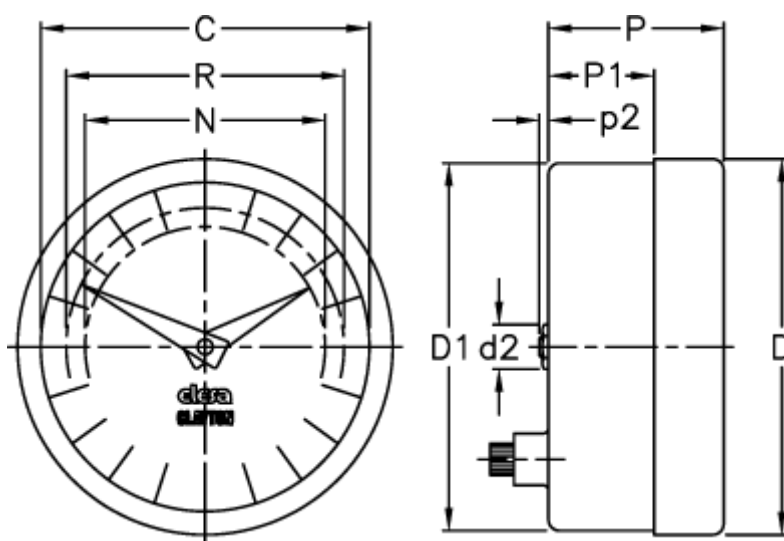

Article number: 2307024995

Description: E+G Positive drive indicator
PA05-0004-S

Measures

C = 102

R = 89

D = 112.7

D1 = 111.0

d2 = 8

N = 76

P = 32

P1 = 18.8

p2 = 1.0